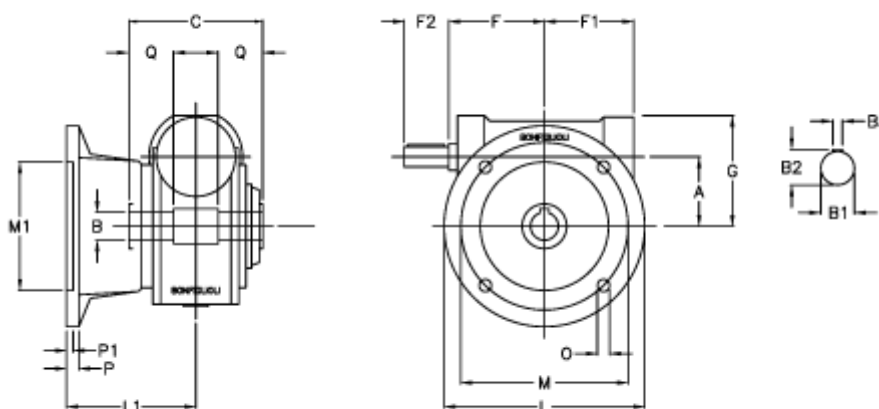

Data Sheet

Article number: 3901049024400

Description: Worm gear with solid input shaft
VF 49F-24-HS

Measures

a	= 49.5	F1 = 63	P = 12
B	= 25	F2 = 40	P1 = 10
B1	= 16	g = 80	Q = 22.5
B2	= 18.0	L = 125	
B3	= 5	L1 = 85.5	
C	= 82	m = 90	
Description	= VF 49F-xx-HS	M1 = 70	
F	= 65.0	O = 10.5	